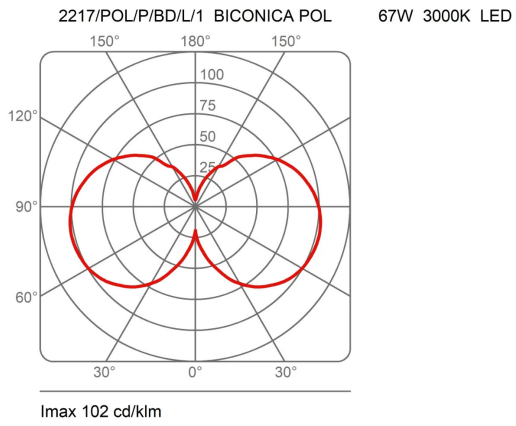

Family	Biconica Pol
Typology	Floor
Utilisation	External

Dimensions

Height	195 cm
Diameter	38 cm
Power supply cable length	50+250 cm
Weight	12.4 Kg

Materials

Structure	polyethylene	Base	iron
-----------	--------------	------	------

Voltage	230V	Watt	104 W
Power unit	Included	Lumen	5370 lm
Mounting Power Supply	Internal	CRI	>80
Power supply	Electronic power supply	Duration	50000 h
Dimming	Remote control	CCT	3000 K
		Energy class	F

Certifications

EcoLabel

Photometric curves

Colour variant code

2217/POL/P/BD/L/1

White

Gallery